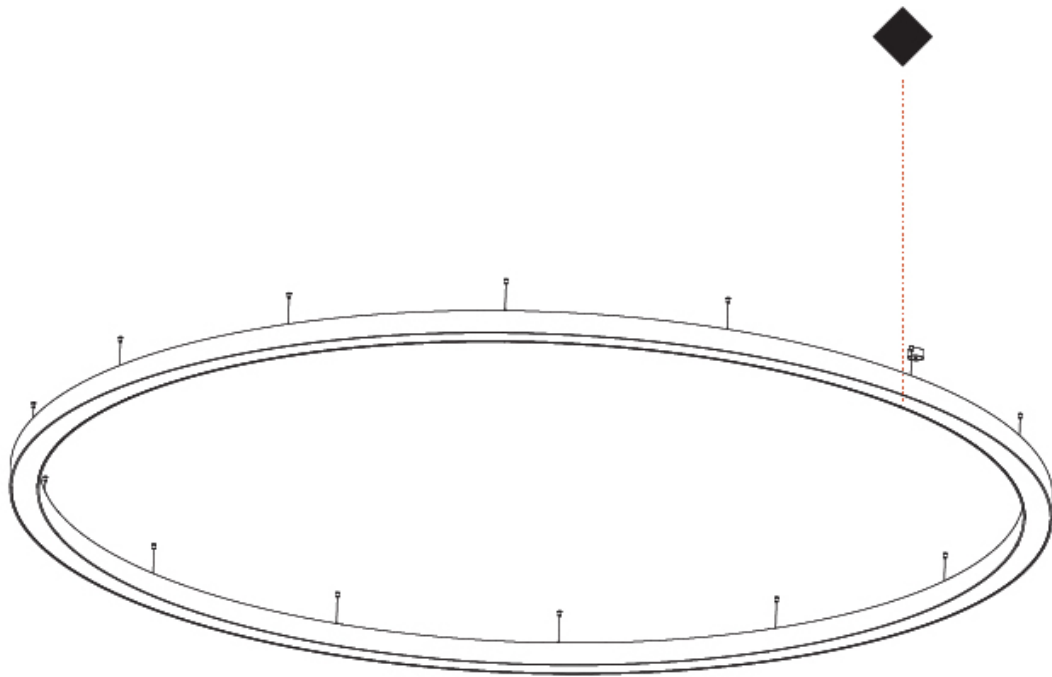

A30188-

PROJECT _____

TYPE _____

SPECIFIER _____

QUANTITY _____

DATE _____