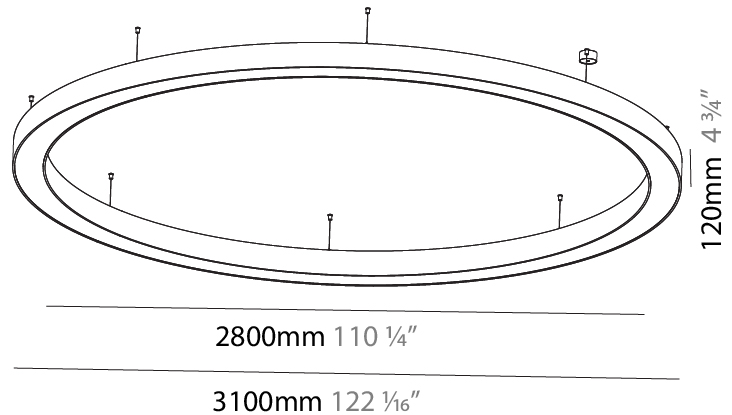

GENERAL

Series: Glorious
Subseries: Glorious
Brand: Prolight
Division: Architectural
Mounting Type: Suspension
Mounting Location: Ceiling
Subcategory: Ambient

PHYSICAL

Shape: Round
Diameter (mm): 3100
Diameter (in): 122 1/16
Depth (mm): 120
Depth (in): 4 3/4
Max. Overall Height (mm): 2120
Max. Overall Height (in): 83 7/16
Light Distribution: Direct / Indirect
Weight (kg): 40.905
Weight (lbs): 90.18
Diffuser: PMMA - Opalor Micro-Prism
Fixture Finish: SSR / BKV / CWI / CRY / HAB / UFT / ITA / RUA / FTG / MYG / LOD / PUS / FRO / FUP / KIA / POP / BLS / SPG / MEY / GOH / GUM / CHC / COM / ABZ / JAG / OBR / MOS / ROR
Fixture Material: Aluminum

ELECTRICAL

Lamp Type: LED (Zhaga Standard)
Input Wattage (W): 240
Total Output Wattage (W): 192 / 153.6 (3500K)
Dimming: Non-Dimming / Phase Dimming (120Vac only) / 0-10V Dimming
Driver Included: Yes
Driver Location: Integrated
Driver Type: Constant Current - 120 / 277Vac
Driver Class: Class 2
Input Voltage (V): 120 - 277
Constant Current (MA): 350 / 800 (3500K)

LED

Color Temperature (°K): 3000 / 3500 / 4000
Max. Delivered Lumen (lm): 14770 / 15288 / 15600 Direct / 10220 / 10584 / 10800 Indirect
CRI: >80 CRI
Efficiency (%): 70
Lamp Life (hrs): 50000

OPTICAL

RATINGS AND CERTIFICATIONS

Certified By: Certified for North American Standards
IP rating: IP20

PROJECT
TYPE
SPECIFIER
QUANTITY
DATE